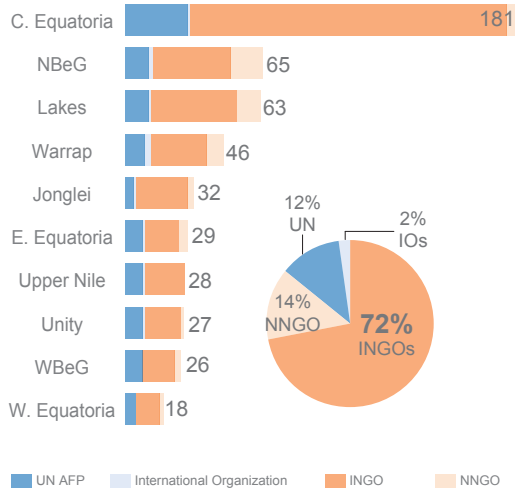

1,005,000*

est. people internally displaced

310,500**

est. people sheltering in neighbouring countries

Physical presence of humanitarian organizations

HUMANITARIAN NEEDS AND RESPONSE

The humanitarian situation continued to deteriorate. Over 1.3 million people have fled their homes, including 310,000 into neighbouring countries. Aid agencies have reached 1.3 million of 3.2 million people targeted for assistance by June. Of the 126 aid organizations in the country, 54 per cent have an operational presence in Jonglei, Upper Nile and Unity states, which are the worst-affected by the conflict.