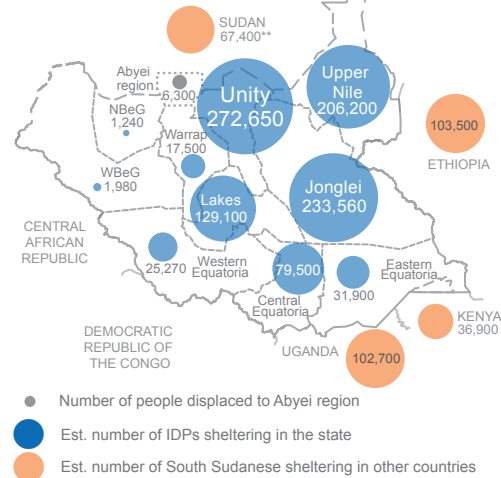

1,005,000*

est. people internally displaced

310,500**

est. people sheltering in neighbouring countries

Physical presence of humanitarian organizations

HUMANITARIAN NEEDS AND RESPONSE

The humanitarian situation continued to deteriorate. Over 1.3 million people have fled their homes, including 310,000 into neighbouring countries. Aid agencies have reached 1.3 million of 3.2 million people targeted for assistance by June. Of the 126 aid organizations in the country, 54 per cent have an operational presence in Jonglei, Upper Nile and Unity states, which are the worst-affected by the conflict.